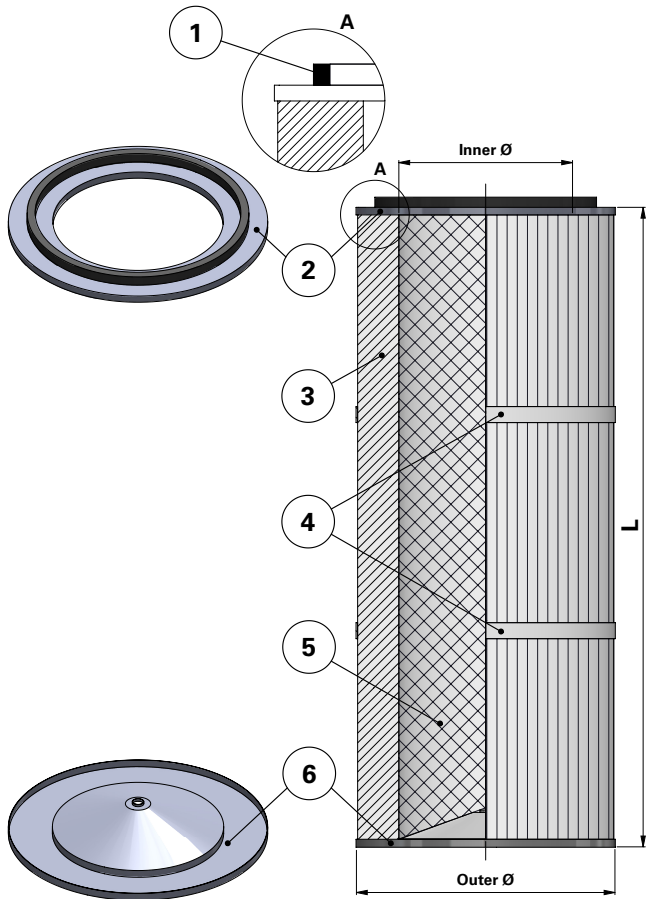

Donaldson
FILTRATION SOLUTIONS

DATA SHEET

Replacement Elements

Cartridges – Series Plymovent 324 – Open Closed with Hole

Series Plymovent 324 – Open Closed with Hole

Cartridge Filter with open top end cap and closed bottom end cap with hole of 13–13.5 mm

For Plymovent and other brands of cartridge collectors

Without outer liner

Item	Description
1	Gasket
2	Top end cap
3	Media pack
4	Straps
5	Inner liner
6	Bottom end cap with Ø13–13.5 mm hole

Dimensions [mm]

Outer Ø	324
Inner Ø	213
L	750
	760
	765