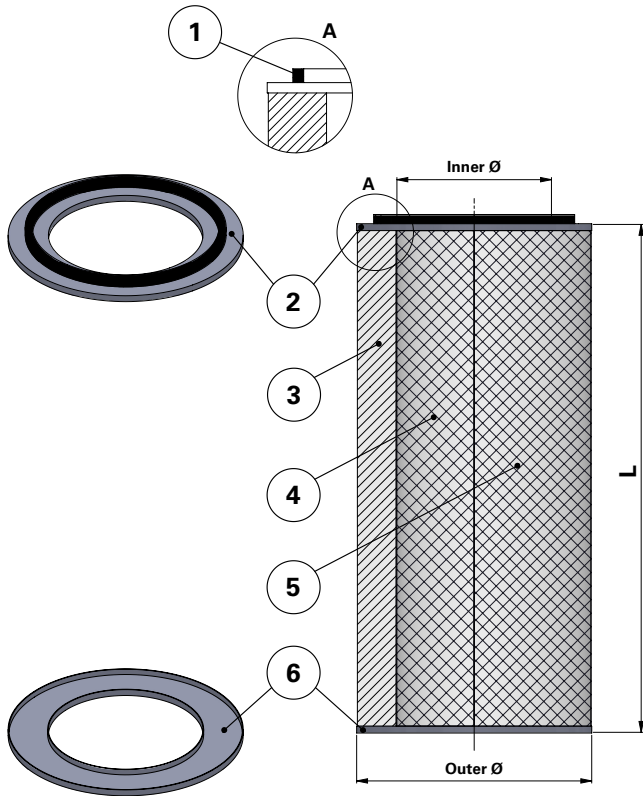

Donaldson
FILTRATION SOLUTIONS

DATA SHEET

Replacement Elements

Cartridges – AAF Series Optiflo 352 – 2 Open End Caps

AAF Series Optiflo 352 – 2 Open End Caps

Cartridge Filter with open top end cap and open bottom end cap

For AAF Optiflo and other brands of cartridge collectors

With outer liner

Item	Description
1	Gasket
2	Top end cap
3	Media pack
4	Inner liner
5	Outer liner
6	Bottom end cap open

Dimensions [mm]

Outer Ø	352
Inner Ø	241
L	708