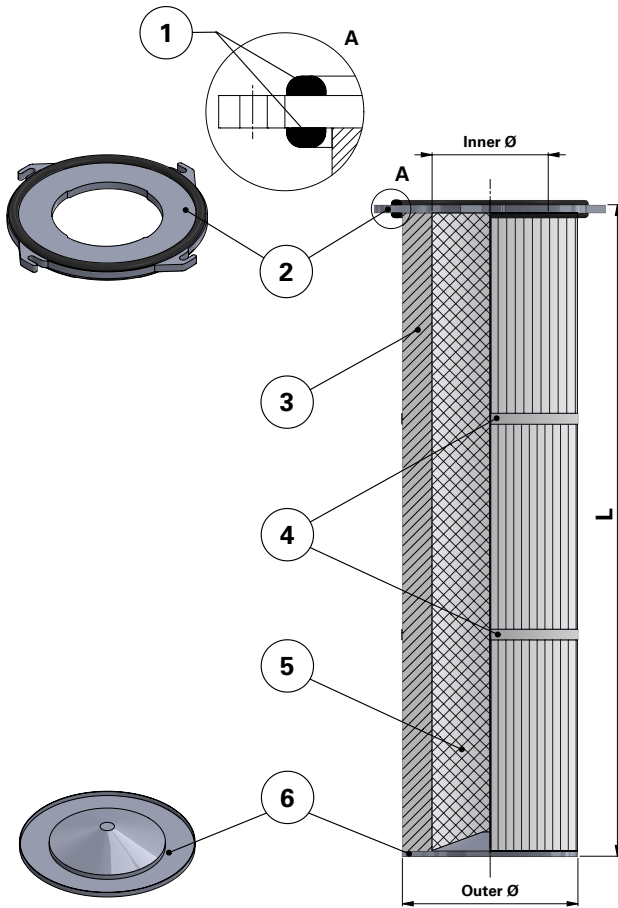

Donaldson
FILTRATION SOLUTIONS

DATA SHEET

Replacement Elements

Cartridges – Series 218 Quick Fix 4 Hook

Series 218 Quick Fix 4 Hook

Cartridge Filter with open top end cap with 4 hooks, 267 mm pitch diameter and closed bottom end cap

Special feature: Dirty Air Plenum and Clean Air Plenum installation for Series 218 and other brands of cartridge collectors

Without outer liner