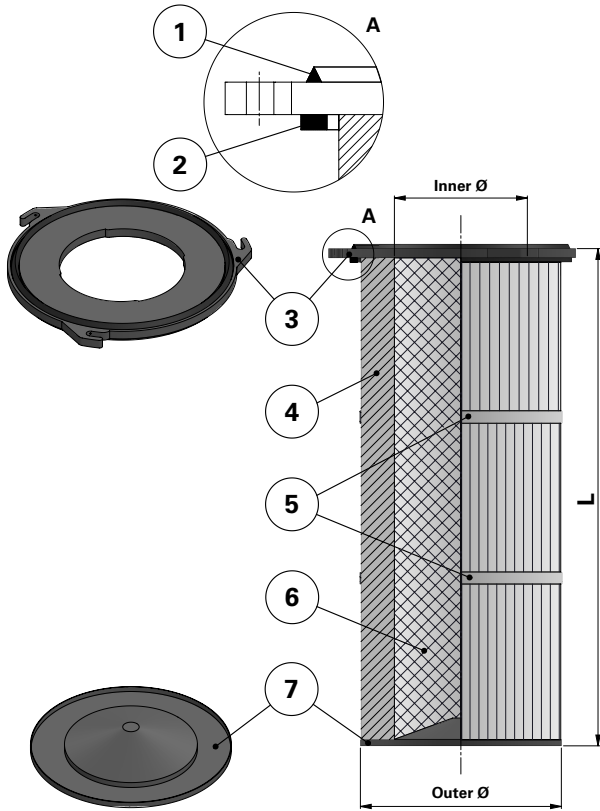

Donaldson
FILTRATION SOLUTIONS

DATA SHEET

Replacement Elements

Cartridges – Series 325 Quick Fix 3 Hook

Series 325 Quick Fix 3 Hook

Cartridge Filter with open top end cap with 3 hooks, 397 mm pitch diameter and closed bottom end cap

Special feature: Dirty Air Plenum and Clean Air Plenum installation for Series 325 and other brands of cartridge collectors

Without outer liner

Top end cap quick fix

Item	Description
1	Gasket above top end cap
2	Flat gasket below top end cap
3	Top end cap quick fix
4	Media pack
5	Straps
6	Inner liner
7	Bottom end cap closed

Dimensions [mm]

Outer Ø	325
Inner Ø	213
L	1018
	1218
	1418
1518	
Pitch Ø	397