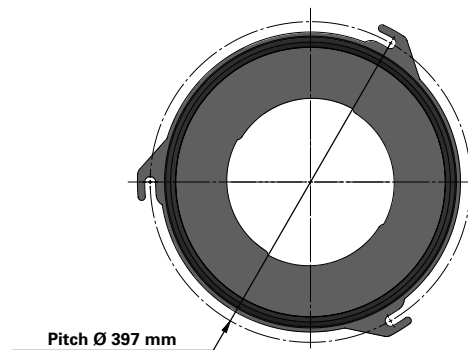

Donaldson
FILTRATION SOLUTIONS

DATA SHEET

Replacement Elements

Cartridges – Series 325 Quick Fix 3 Hook

Series 325 Quick Fix 3 Hook

Cartridge Filter with open top end cap with 3 hooks, 397 mm pitch diameter and closed bottom end cap

Special feature: Dirty Air Plenum and Clean Air Plenum installation for Series 325 and other brands of cartridge collectors

Without outer liner

Top end cap quick fix

Item	Description
1	Gasket above top end cap
2	Flat gasket below top end cap
3	Top end cap quick fix
4	Media pack
5	Straps
6	Inner liner
7	Bottom end cap closed

Dimensions [mm]

Outer Ø	325
Inner Ø	213
L	1018
	1218
	1418
1518	
Pitch Ø	397