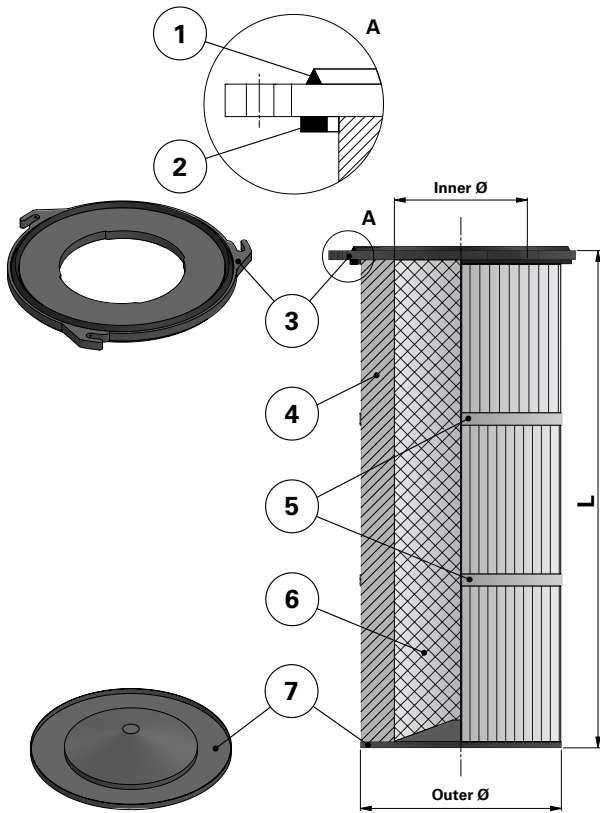

Donaldson
FILTRATION SOLUTIONS

DATA SHEET

Replacement Elements

Cartridges – Series 325 Quick Fix 3 Hook

Series 325 Quick Fix 3 Hook

Cartridge Filter with open top end cap with 3 hooks, 397 mm pitch diameter and closed bottom end cap

Special feature: Dirty Air Plenum and Clean Air Plenum installation for Series 325 and other brands of cartridge collectors

Without outer liner

Top end cap quick fix

Item	Description
1	Gasket above top end cap
2	Flat gasket below top end cap
3	Top end cap quick fix
4	Media pack
5	Straps
6	Inner liner
7	Bottom end cap closed

Dimensions [mm]

Outer Ø	325
Inner Ø	213
L	1018
	1218
	1418
1518	
Pitch Ø	397