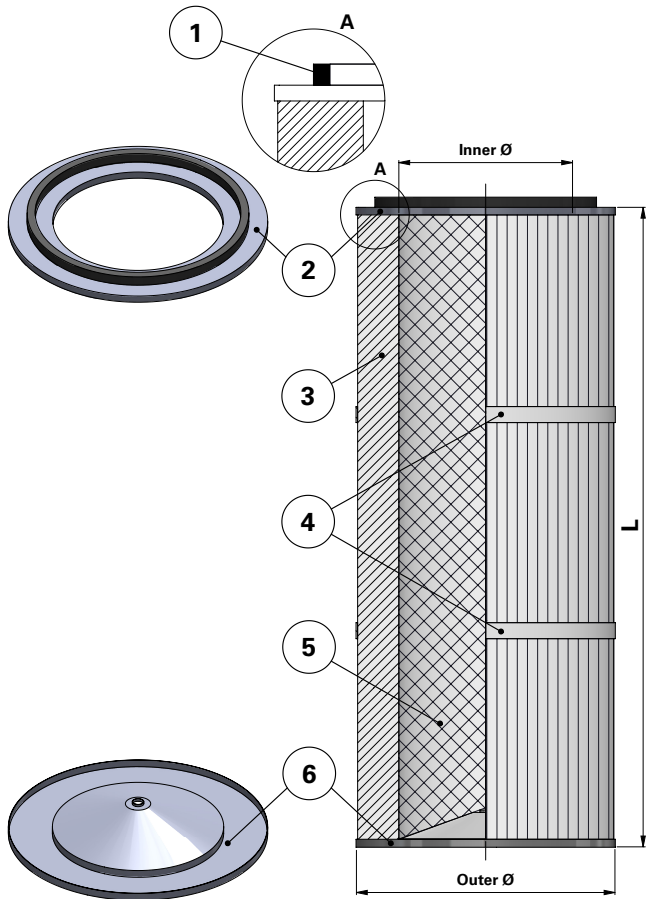

Donaldson
FILTRATION SOLUTIONS

DATA SHEET

Replacement Elements

Cartridges – Series Plymovent 324 – Open Closed with Hole

Series Plymovent 324 – Open Closed with Hole

Cartridge Filter with open top end cap and closed bottom end cap with hole of 15 mm

For Plymovent and other brands of cartridge collectors

Without outer liner

Dimensions [mm]	
Outer Ø	324
Inner Ø	213
L	764