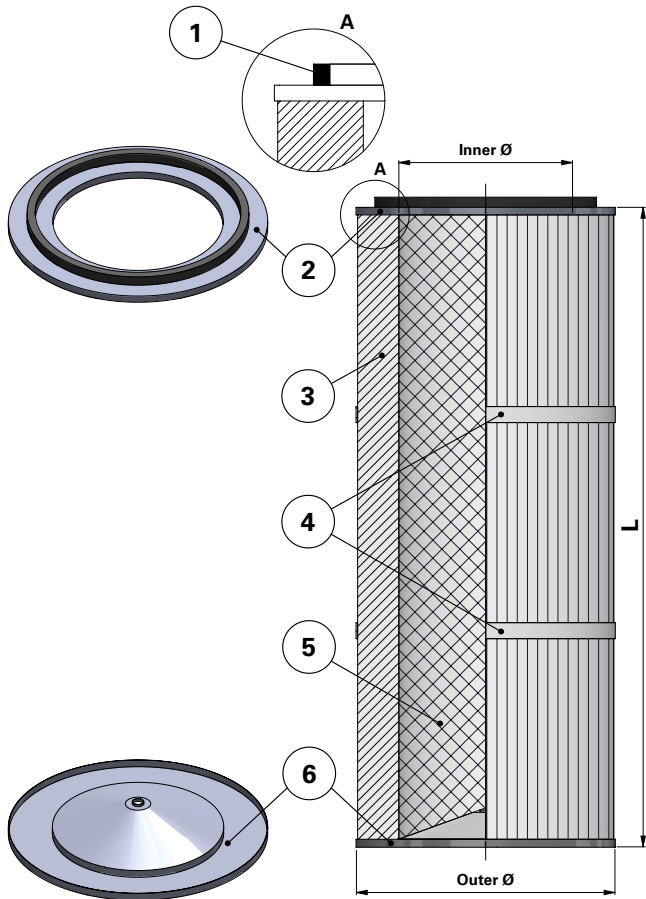

Donaldson
FILTRATION SOLUTIONS

DATA SHEET

Replacement Elements

Cartridges – Series Plymovent 324 – Open Closed with Hole

Series Plymovent 324 – Open Closed with Hole

Cartridge Filter with open top end cap and closed bottom end cap with hole of 13–13.5 mm

For Plymovent and other brands of cartridge collectors

Without outer liner

Dimensions [mm]	
Outer Ø	324
Inner Ø	213
L	750
	760
	765