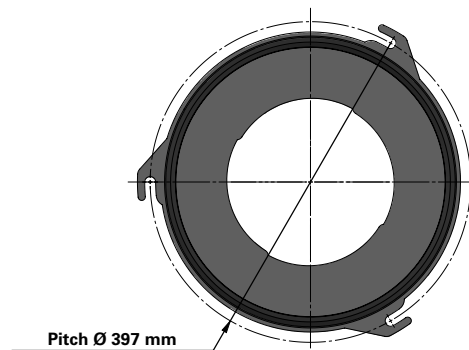

Top end cap quick fix

Item	Description
1	Gasket above top end cap
2	Flat gasket below top end cap
3	Top end cap quick fix
4	Media pack
5	Straps
6	Inner liner
7	Bottom end cap closed

Dimensions [mm]

Outer Ø	325
Inner Ø	213
L	1018
	1218
	1418
1518	
Pitch Ø	397