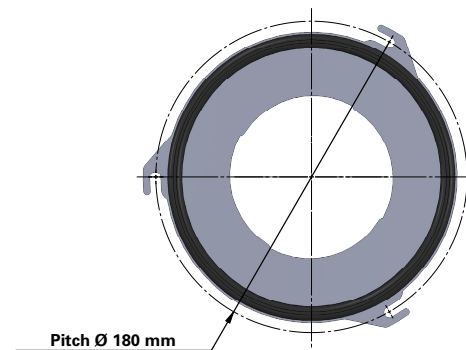

Top end cap quick fix

Dimensions [mm]	
Outer Ø	143
Inner Ø	80
L	600
	1000
1200	
Pitch Ø	180