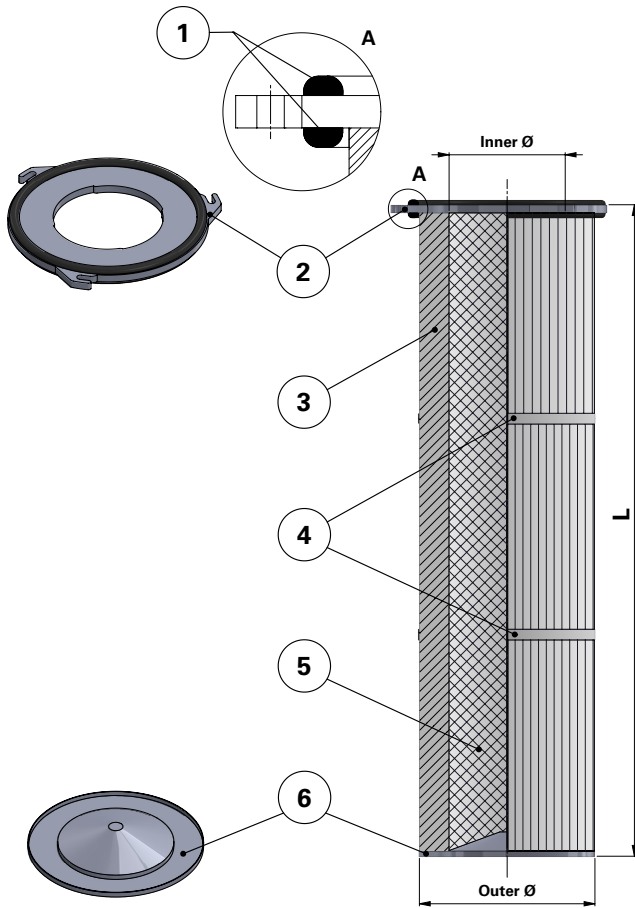

Donaldson
FILTRATION SOLUTIONS

DATA SHEET

Replacement Elements

Cartridges – Series 145 Quick Fix 3 Hook

Series 145 Quick Fix 3 Hook

Cartridge Filter with open top end cap with 3 hooks, 180 mm pitch diameter and closed bottom end cap

Special feature: Dirty Air Plenum and Clean Air Plenum installation for Series 145 and other brands of cartridge collectors

Without outer liner