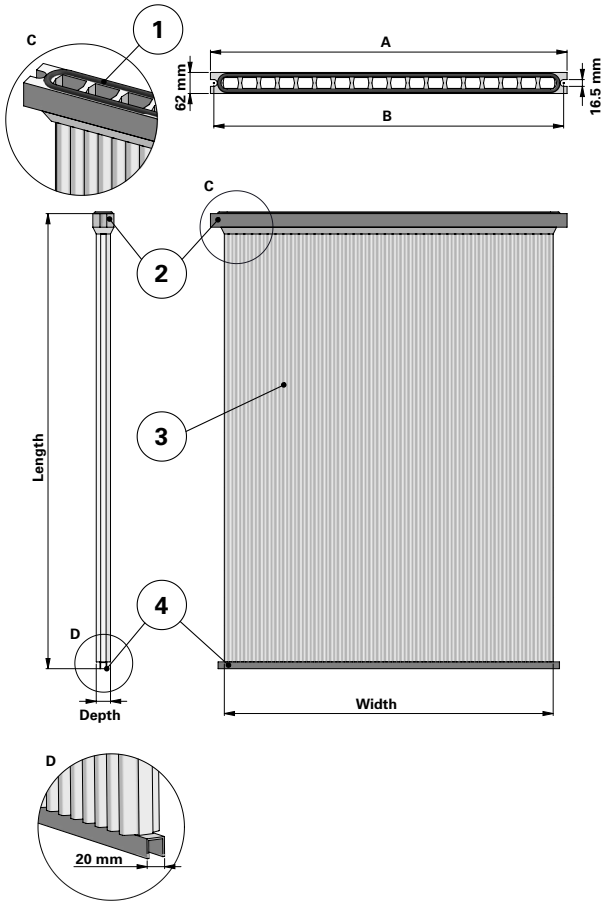

Donaldson
FILTRATION SOLUTIONS

DATA SHEET

Replacement Elements

Panels – Sintamatic – SU Style – Dirty Air Side

Sintamatic – SU Style – Dirty Air Side

SU-style Panel Filter

Special feature: Stainless Steel without Silicone for SU 918/18, SU 1200/18, SU 1500/18 and other brands of collectors

Item Description

1	Gasket
2	Header
3	Sintered media
4	Rail

Dimensions [mm]

	Width	Length	Depth	Number of holes	Rail	A	B
900/18	990	950	42	18	1045	1047	1035
1200/18	990	1260	42	18	1045	1047	1035
1500/18	990	1555	42	18	1045	1047	1035