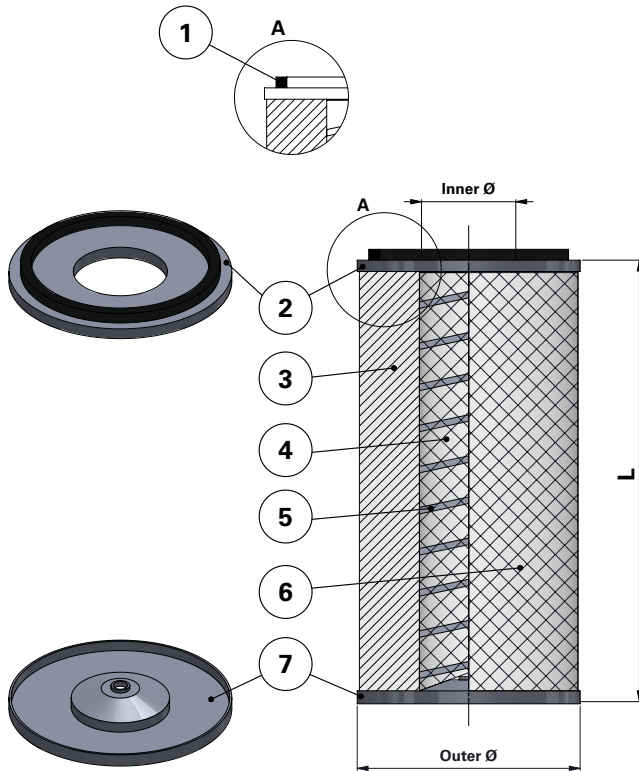

### Replacement Elements

Cartridges – TD-Small Style – Open Closed with Hole

### TD-Small Style – Open Closed with Hole

TDsmall-style Cartridge Filter

For Small TD and other brands of cartridge collectors

Available with and without outer liner

Item	Description
1	Gasket
2	Top end cap
3	Media pack
4	Inner liner
5	Inner beading
6	Outer liner
7	Bottom end cap with Ø13.5 mm hole

### Dimensions [mm]

Outer Ø	202
Inner Ø	91
L	406