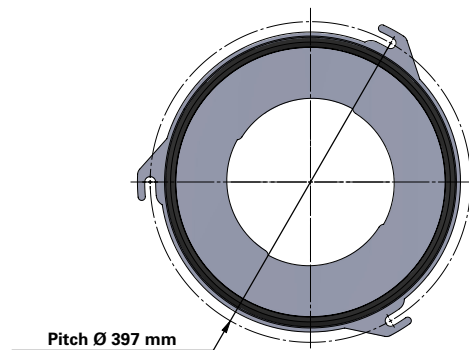

Top end cap quick fix

Dimensions [mm]	
Outer Ø	325
Inner Ø	213
L	600
	660
	1000
	1200
1500	
Pitch Ø	397