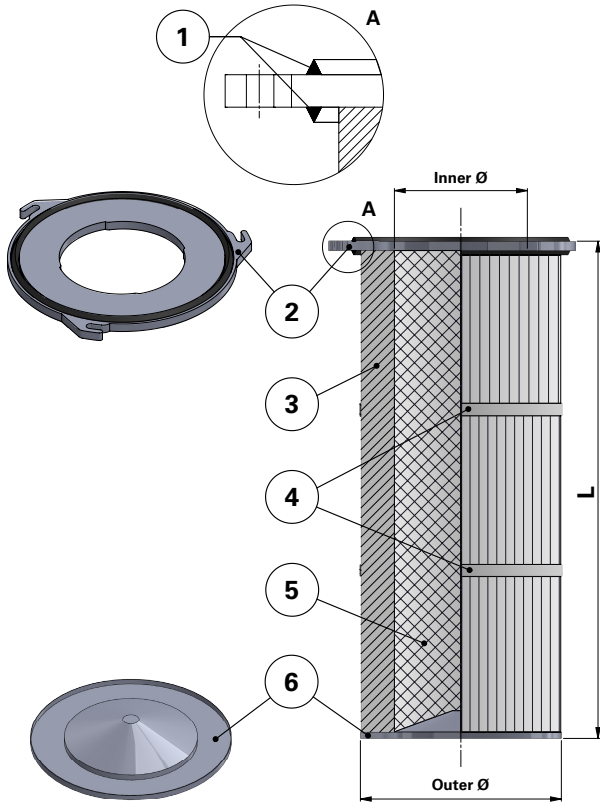

Donaldson
FILTRATION SOLUTIONS

DATA SHEET

Replacement Elements

Cartridges – Series 325 Quick Fix 3 Hook

Series 325 Quick Fix 3 Hook

Cartridge Filter with open top end cap with 3 hooks, 397 mm pitch diameter and closed bottom end cap

Special feature: Dirty Air Plenum and Clean Air Plenum installation for Series 325 and other brands of cartridge collectors

Without outer liner