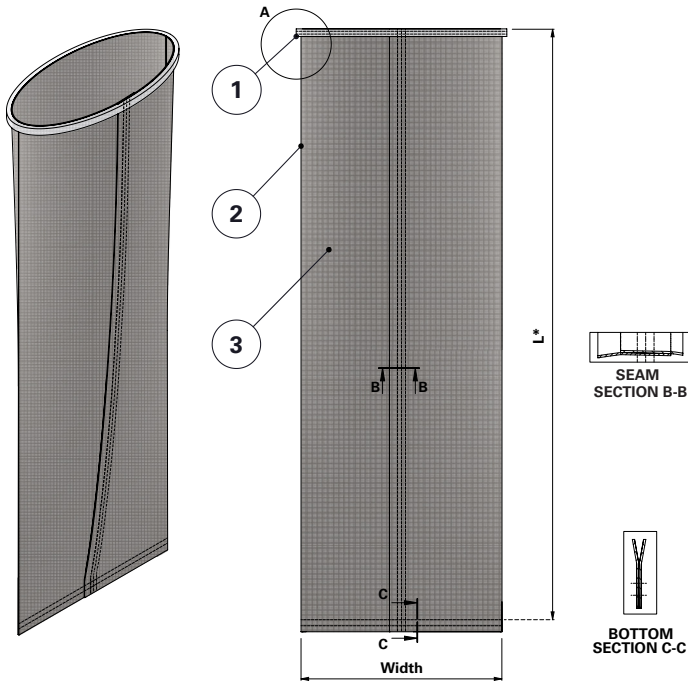

### Replacement Elements Bags – Dalamatric Style

\* Measured from top of collar to top of stitching

### Dalamatric Style

0.7 m, 1.0m, 1.25 m, 1.50 m, 1.75 m, 2.0 m Dalamatric Bag with felt ring top, flat sewn bottom

For Dalamatric Insertable (DLMV), Dalamatric Cased (DLMC) and other brands of baghouse collectors

Item	Description
1	Felt ring
2	Label (inside)
3	Filter bag

Dimensions [mm]	
Width	495
L	700
	1000
	1250
	1500
	1750
2000	