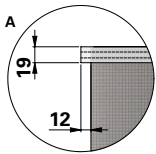

### Replacement Elements Bags – Dalamatric Style

\* Measured from top of collar to top of stitching

### Dalamatric Style

0.7 m, 1.0m, 1.25 m, 1.50 m, 1.75 m, 2.0 m Dalamatric Bag with felt ring top, flat sewn bottom

For Dalamatric Insertable (DLMV), Dalamatric Cased (DLMC) and other brands of baghouse collectors

Item	Description
1	Felt ring
2	Label (inside)
3	Filter bag

Dimensions [mm]	
Width	495
L	700
	1000
	1250
	1500
	1750
2000	