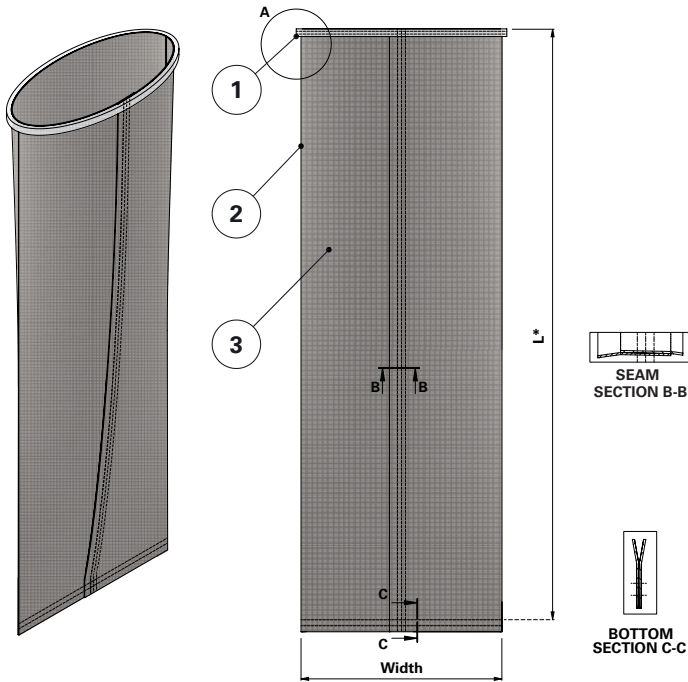

## Replacement Elements Bags – Dalamatric Style

\* Measured from top of collar to top of stitching

### Dalamatric Style

0.7 m, 1.0m, 1.25 m, 1.50 m, 1.75 m, 2.0 m Dalamatric Bag with felt ring top, flat sewn bottom

For Dalamatric Insertable (DLMV), Dalamatric Cased (DLMC) and other brands of baghouse collectors

Item	Description
1	Felt ring
2	Label (inside)
3	Filter bag

Dimensions [mm]	
Width	495
L	700
	1000
	1250
	1500
	1750
2000	