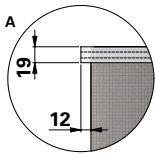

## Replacement Elements Bags – Dalamatric Style

\* Measured from top of collar to top of stitching

### Dalamatric Style

0.7 m, 1.0m, 1.25 m, 1.50 m, 1.75 m, 2.0 m Dalamatric Bag with felt ring top, flat sewn bottom

For Dalamatric Insertable (DLMV), Dalamatric Cased (DLMC) and other brands of baghouse collectors

Item	Description
1	Felt ring
2	Label (inside)
3	Filter bag

Dimensions [mm]	
Width	495
L	700
	1000
	1250
	1500
	1750
2000	