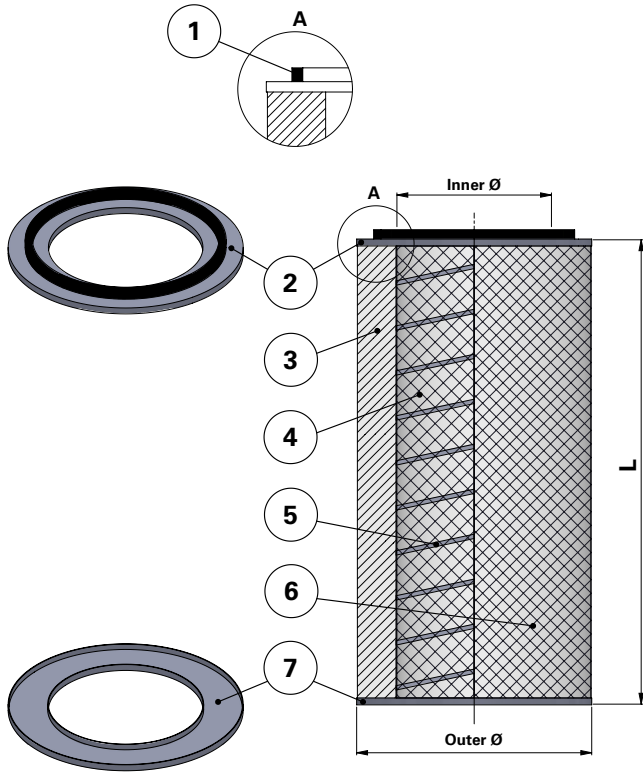

Donaldson
FILTRATION SOLUTIONS

DATA SHEET

Replacement Elements

Cartridges – DFT Style – 2 Open End Caps

DFT Style – 2 Open End Caps

DFT-style Cartridge Filter for Downflo II (DFT) and other brands of cartridge collectors

Available with and without outer liner

Dimensions [mm]	
Outer Ø	352
Inner Ø	241
L	660