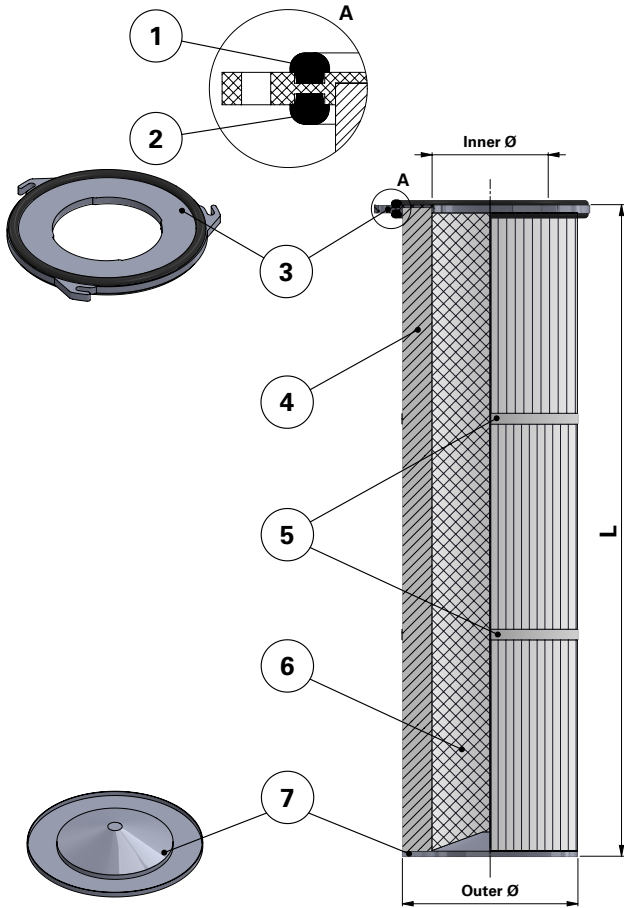

Donaldson
FILTRATION SOLUTIONS

DATA SHEET

Replacement Elements

Cartridges – Series 218 Quick Fix 3 Hook

Series 218 Quick Fix 3 Hook

Cartridge Filter with open top end cap with 3 hooks, 267 mm pitch diameter and closed bottom end cap

Special feature: Dirty Air Plenum and Clean Air Plenum installation for different brands of cartridge collectors

Without outer liner

Top end cap quick fix

Item	Description
1	Gasket above top end cap
2	Gasket below top end cap
3	Top end cap quick fix
4	Media pack
5	Straps
6	Inner liner
7	Bottom end cap closed

Dimensions [mm]

Outer Ø	218
Inner Ø	143
L	515
	600
	715
	1000
1200	
Pitch Ø	267