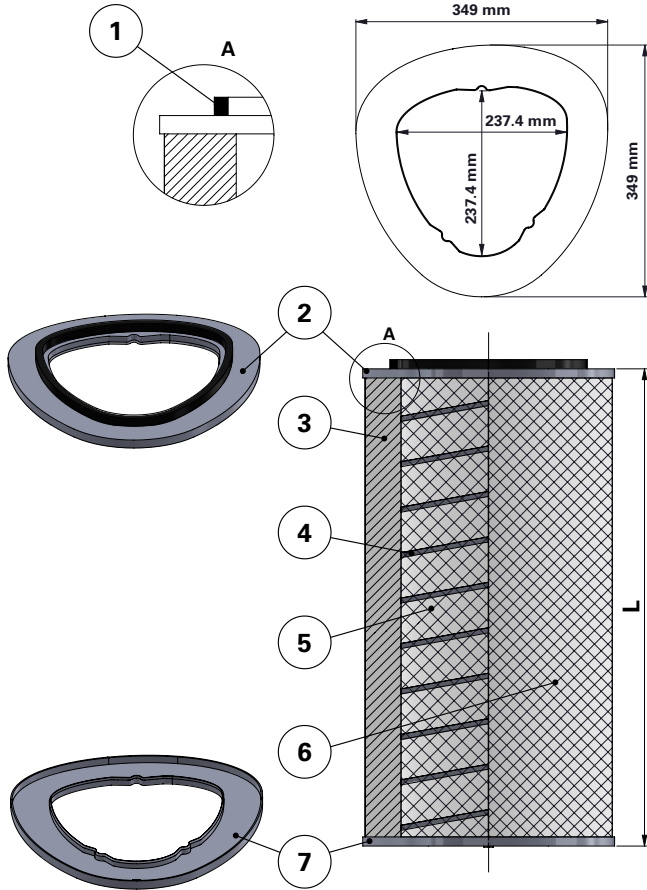

DATA SHEET

Replacement Elements Cartridges – DFE Style – 2 Open End Caps

DFE Style – 2 Open End Caps

Asymmetric Cartridge Filter for Downflo Evolution cartridge collectors

Available with and without outer liner

Item	Description
1	Gasket
2	Top end cap
3	Media pack
4	Inner liner
5	Inner beading
6	Outer liner
7	Bottom end cap open

Dimensions [mm]

Outer Ø	349 × 349
Inner Ø	237.4 × 237.4
L	660