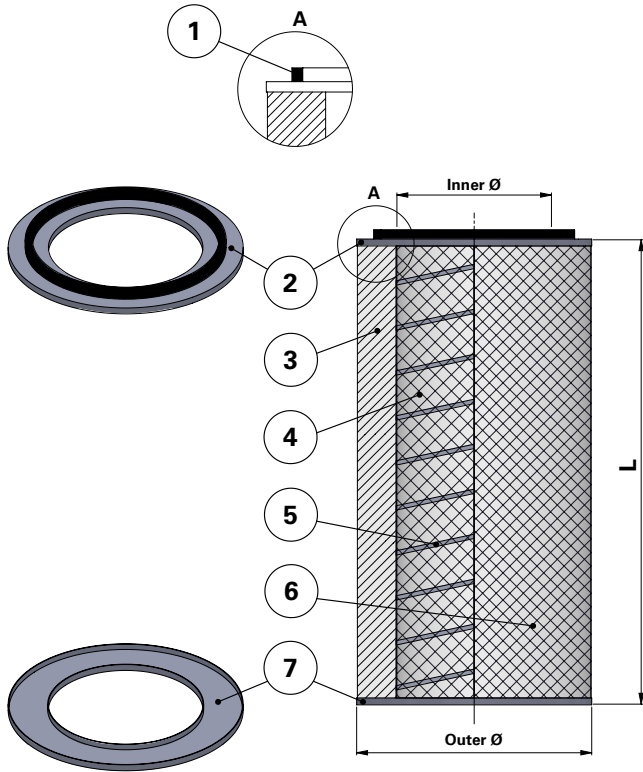

Donaldson
FILTRATION SOLUTIONS

DATA SHEET

Replacement Elements

Cartridges – DFT Style – 2 Open End Caps

DFT Style – 2 Open End Caps

DFT-style Cartridge Filter for Downflo II (DFT) and other brands of cartridge collectors

Available with and without outer liner

Item	Description
------	-------------

1	Gasket
2	Top end cap
3	Media pack
4	Inner liner
5	Inner beading
6	Outer liner
7	Bottom end cap open

Dimensions [mm]	
-----------------	--

Outer Ø	352
Inner Ø	241
L	660