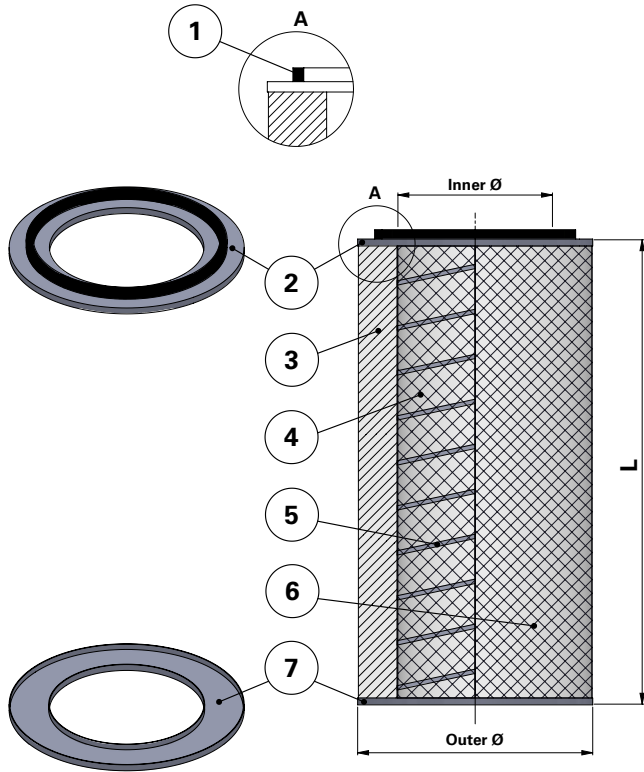

DATA SHEET

Replacement Elements Cartridges – DFT Style – 2 Open End Caps

DFT Style – 2 Open End Caps

DFT-style Cartridge Filter for Downflo II (DFT) and other brands of cartridge collectors

Available with and without outer liner

Item	Description
1	Gasket
2	Top end cap
3	Media pack
4	Inner liner
5	Inner beading
6	Outer liner
7	Bottom end cap open

Dimensions [mm]

Outer Ø	352
Inner Ø	241
L	660