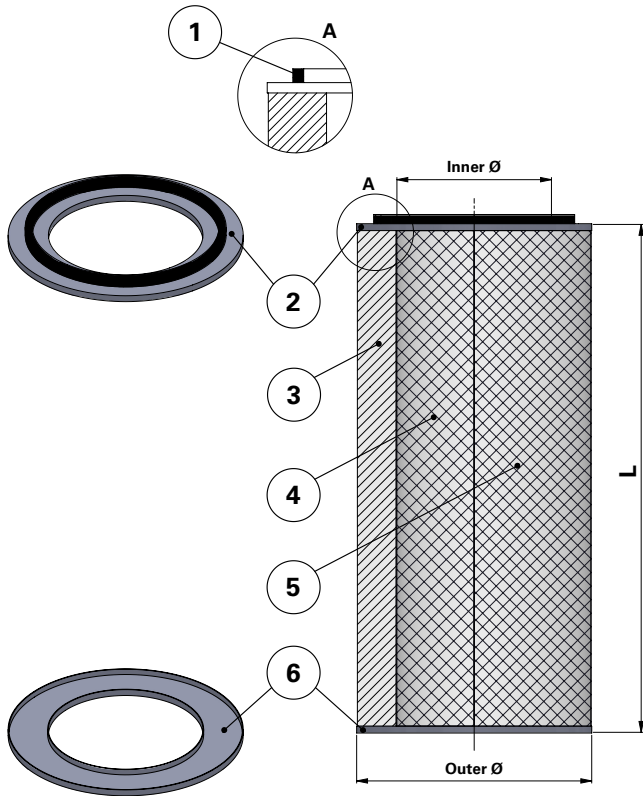

### Replacement Elements

Cartridges – AAF Series Optiflo 352 – 2 Open End Caps

### AAF Series Optiflo 352 – 2 Open End Caps

Cartridge Filter with open top end cap and open bottom end cap

For AAF Optiflo and other brands of cartridge collectors

With outer liner

| Item | Description         |
|------|---------------------|
| 1    | Gasket              |
| 2    | Top end cap         |
| 3    | Media pack          |
| 4    | Inner liner         |
| 5    | Outer liner         |
| 6    | Bottom end cap open |

#### Dimensions [mm]

|         |     |
|---------|-----|
| Outer Ø | 352 |
| Inner Ø | 241 |
| L       | 708 |