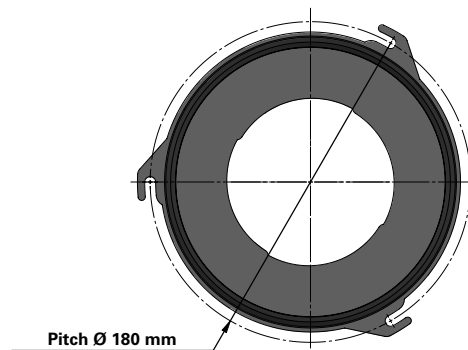

Top end cap quick fix

Item	Description
1	Gasket above top end cap
2	Flat gasket below top end cap
3	Top end cap quick fix
4	Media pack
5	Straps
6	Inner liner
7	Bottom end cap closed

Dimensions [mm]

Outer Ø	145
Inner Ø	94
L	300
	715
	1215
	1515
2015	
Pitch Ø	180