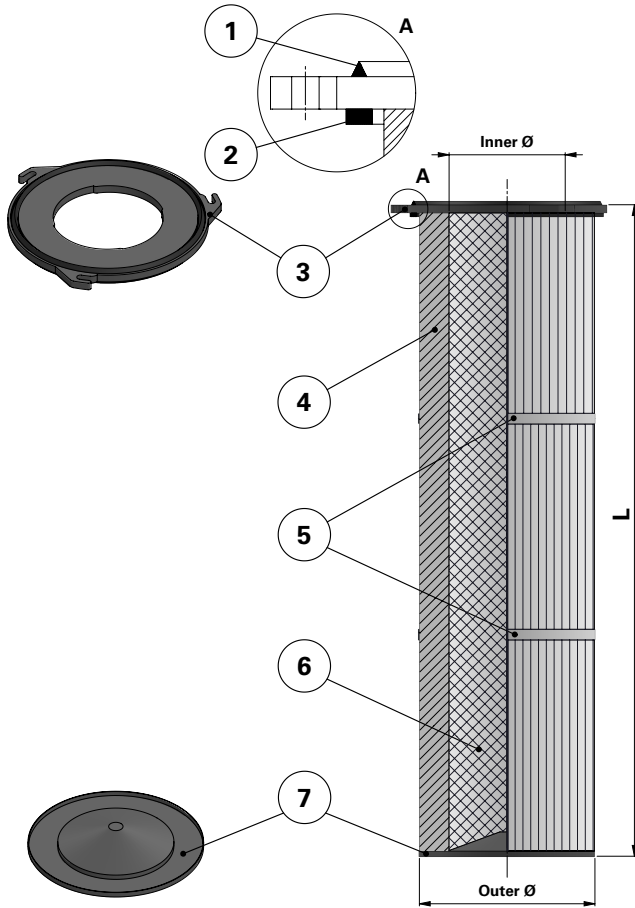

### Replacement Elements

Cartridges – Series 145 Quick Fix 3 Hook

### Series 145 Quick Fix 3 Hook

Cartridge Filter with open top end cap with 3 hooks, 180 mm pitch diameter and closed bottom end cap

Special feature: Dirty Air Plenum and Clean Air Plenum installation for Series 145 and other brands of cartridge collectors

### Top end cap quick fix

Item	Description
1	Gasket above top end cap
2	Flat gasket below top end cap
3	Top end cap quick fix
4	Media pack
5	Straps
6	Inner liner
7	Bottom end cap closed

### Dimensions [mm]

Outer Ø	145
Inner Ø	94
L	300
	715
	1215
	1515
2015	
Pitch Ø	180