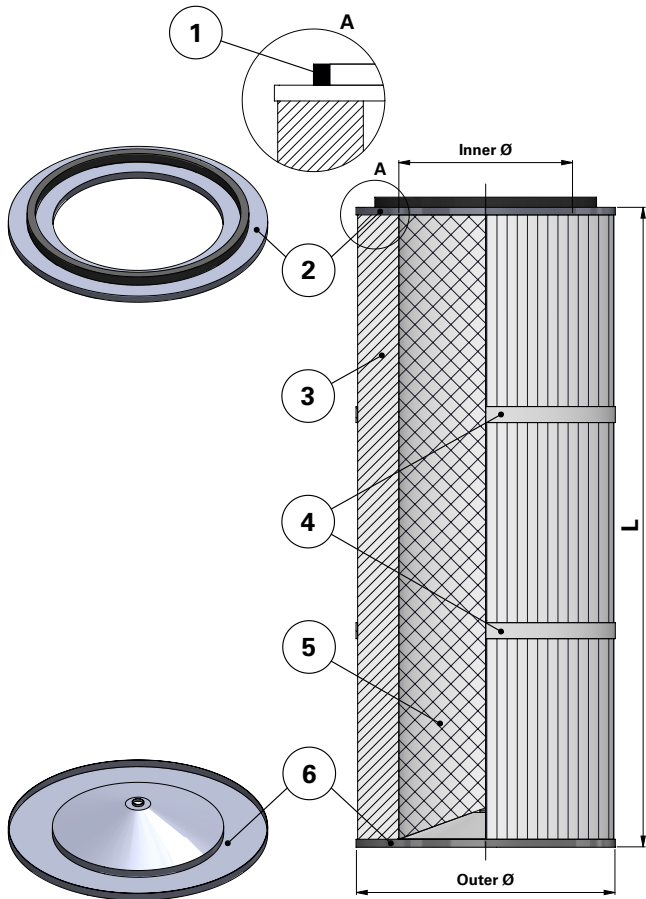

Donaldson
FILTRATION SOLUTIONS

DATA SHEET

Replacement Elements

Cartridges – Series Plymovent 324 – Open Closed with Hole

Series Plymovent 324 – Open Closed with Hole

Cartridge Filter with open top end cap and closed bottom end cap with hole of 15 mm

For Plymovent and other brands of cartridge collectors

Without outer liner

Item	Description
1	Gasket
2	Top end cap
3	Media pack
4	Straps
5	Inner liner
6	Bottom end cap with Ø15 mm hole

Dimensions [mm]

Outer Ø	324
Inner Ø	213
L	764