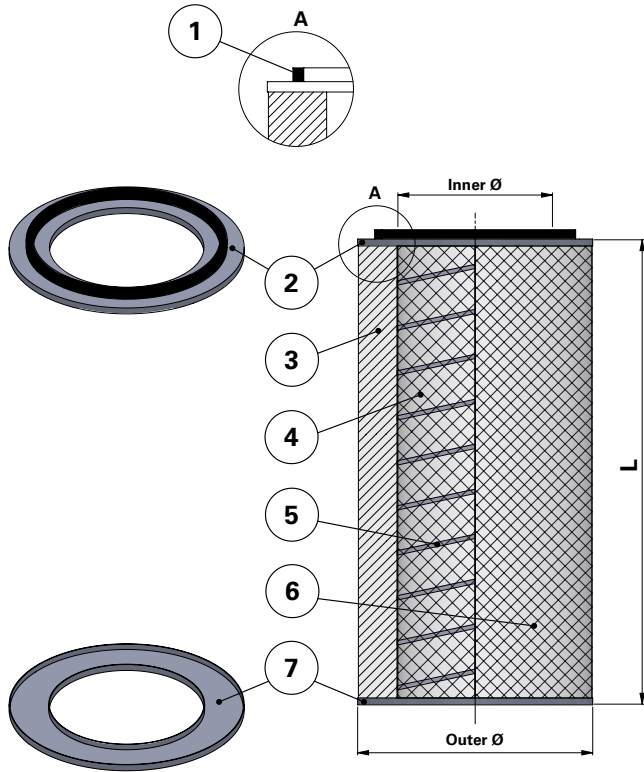

Donaldson
FILTRATION SOLUTIONS

DATA SHEET

Replacement Elements

Cartridges – DFT Style – 2 Open End Caps

DFT Style – 2 Open End Caps

DFT-style Cartridge Filter for Downflo II (DFT) and other brands of cartridge collectors

Available with and without outer liner

Dimensions [mm]	
Outer Ø	352
Inner Ø	241
L	660