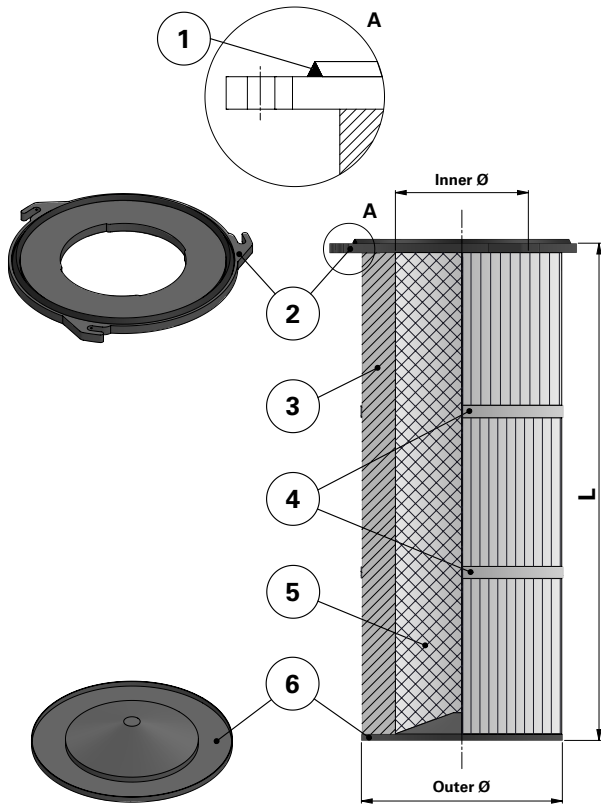

Donaldson
FILTRATION SOLUTIONS

DATA SHEET

Replacement Elements

Cartridges – Series 325 Quick Fix 3 Hook

Series 325 Quick Fix 3 Hook

Cartridge Filter with open top end cap with 3 hooks, 397 mm pitch diameter and closed bottom end cap

Special feature: Dirty Air Plenum installation for Series 325 and other brands of cartridge collectors

Without outer liner

Top end cap quick fix

Item	Description
1	Gasket above top end cap
2	Top end cap quick fix
3	Media pack
4	Straps
5	Inner liner
6	Bottom end cap closed

Dimensions [mm]

Outer Ø	325
Inner Ø	213
L	1018
	1218
	1418
1518	
Pitch Ø	397