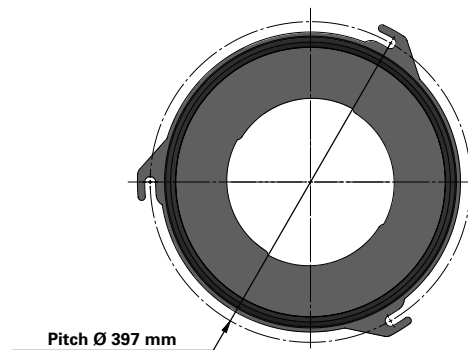

Donaldson
FILTRATION SOLUTIONS

DATA SHEET

Replacement Elements

Cartridges – Series 325 Quick Fix 3 Hook

Series 325 Quick Fix 3 Hook

Cartridge Filter with open top end cap with 3 hooks, 397 mm pitch diameter and closed bottom end cap

Special feature: Dirty Air Plenum installation for Series 325 and other brands of cartridge collectors

Without outer liner

Top end cap quick fix

Item	Description
1	Gasket above top end cap
2	Top end cap quick fix
3	Media pack
4	Straps
5	Inner liner
6	Bottom end cap closed

Dimensions [mm]

Outer Ø	325
Inner Ø	213
L	1018
	1218
	1418
1518	
Pitch Ø	397