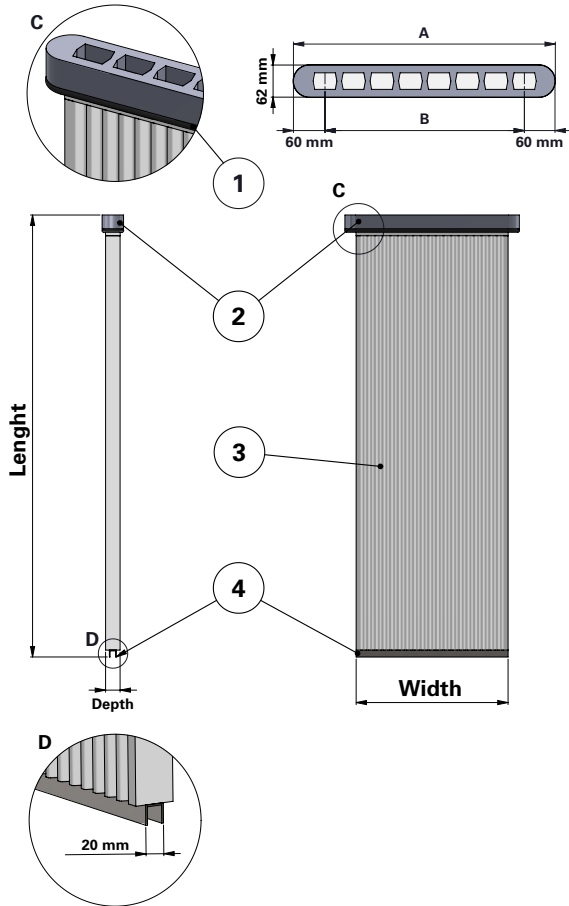

Donaldson.
FILTRATION SOLUTIONS

DATA SHEET

Replacement Elements

Panels – Sintamatic – CSI Style – Clean Air Side

Sintamatic – CSI Style – Clean Air Side

CSI-style Panel Filter

Special feature: Stainless Steel without Silicone for CSI 900/8, CSI 1200/8, CSI 1500/8 and other brands of collectors

Item	Description
1	Gasket
2	Header
3	Sintered media
4	Rail